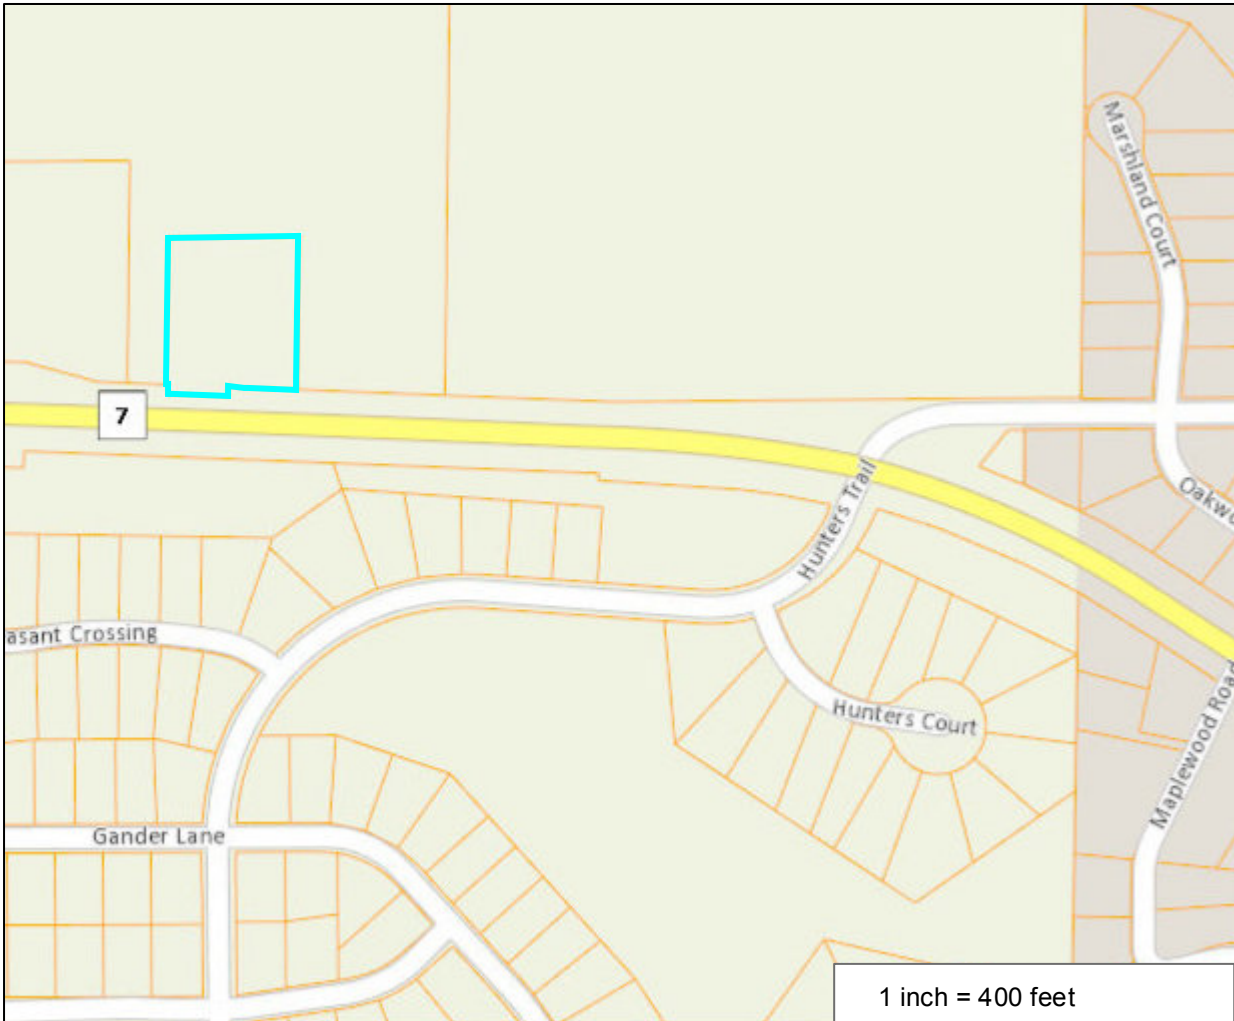

# Hennepin County Property Map

Date: 3/3/2017

PARCEL ID: 3011724330003

OWNER NAME: Michele A Furman

PARCEL ADDRESS: 9450 State Hwy No 7,  
Minnetrista MN 55388

PARCEL AREA: 2.02 acres, 87,892 sq ft

A-T-B: Abstract